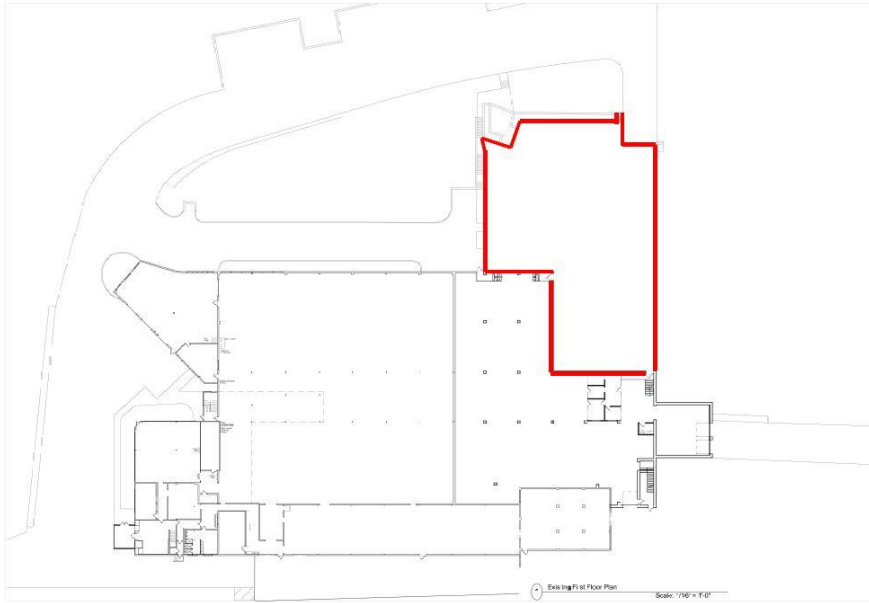

## RIDGEFIELD, NJ

22,500 +/- SQ FT. WAREHOUSE / DISTRIBUTION / FLEX PROPERTY

**CONTACT EXCLUSIVE BROKER**

**Eric Lewin**

Mobile (201) 832-4569

[elewin@teamresourcesinc.com](mailto:elewin@teamresourcesinc.com)

## 395 Broad Ave - Unit A

// Ridgefield , NJ

**Team Resources**, as exclusive agent, is pleased to present this property of 22,500 +/- Sq. Ft. Industrial/Flex space for Lease. Office to-suit. Conveniently located on Route 1 & 9.

### Property Description

<b>Available Space:</b>	22,500 +/- sq. ft.
<b>Office Space:</b>	to-suit
<b>Ceiling Height:</b>	14'
<b>Loading Doors:</b>	1 loading dock
<b>Sprinklers:</b>	wet
<b>Power:</b>	400 amps / 208 volts
<b>Lease Price:</b>	\$14.00 per sq. ft. gross
<b>Taxes:</b>	included